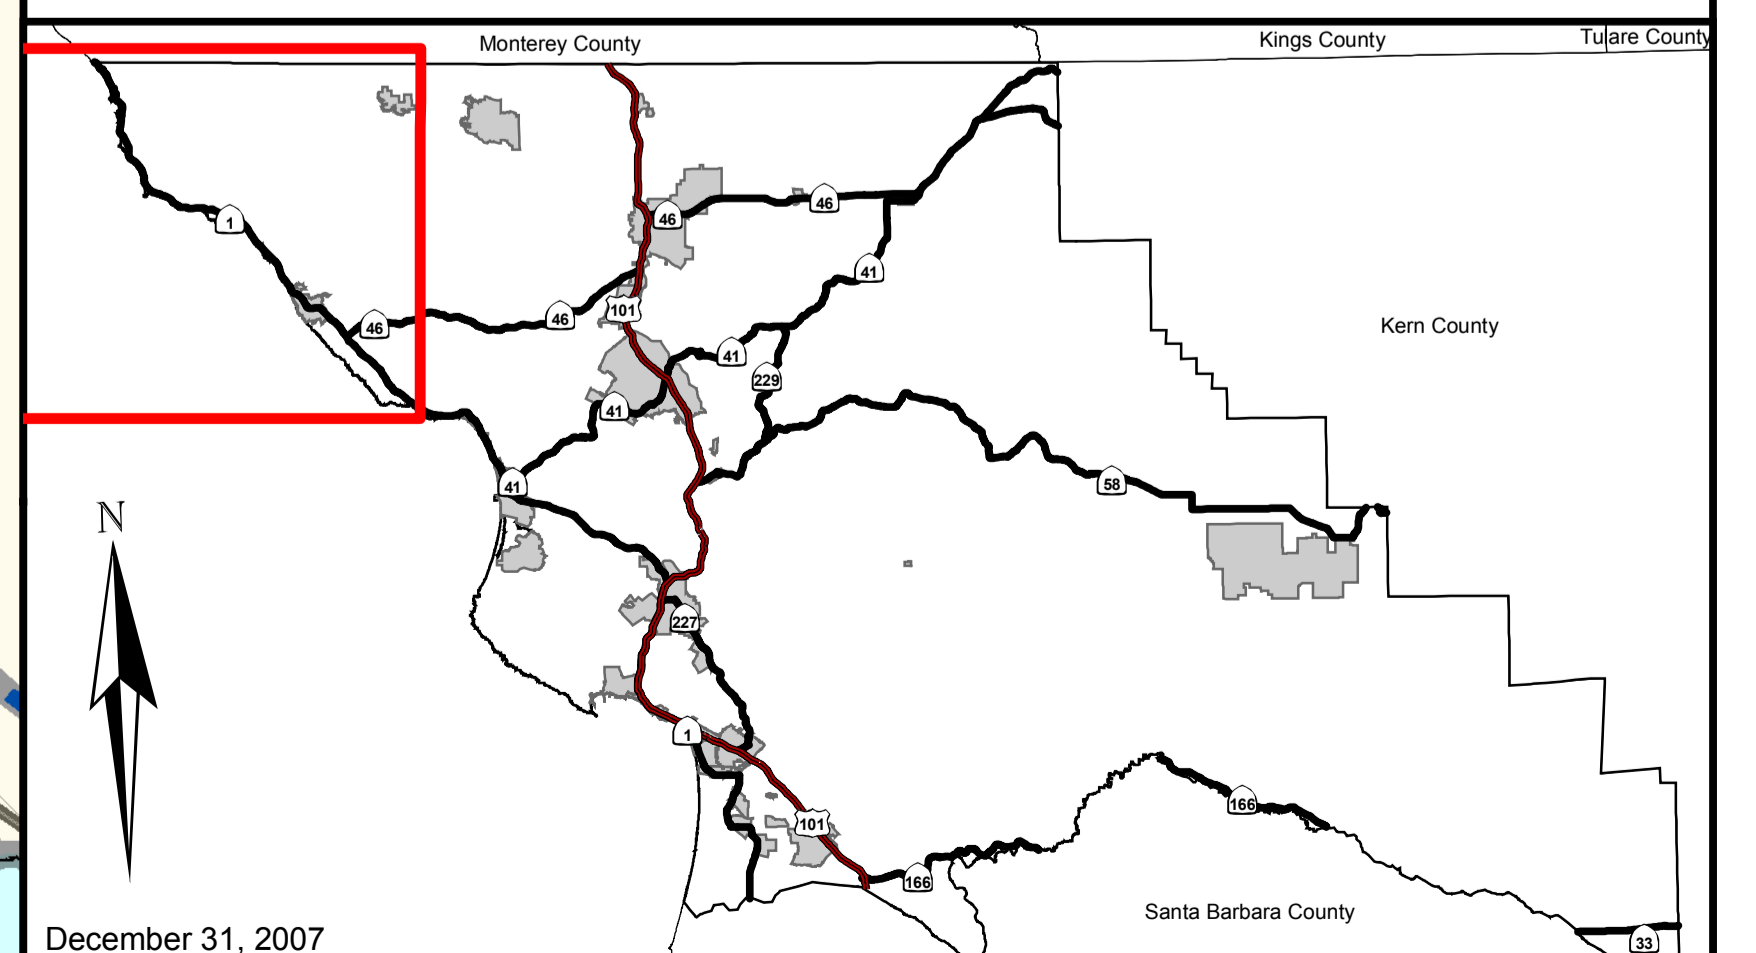

Principal Arterials

Cabrillo - Hwy 1

Arterials

Castillo
Green Valley - Hwy 46
Hearst
Main
Pico
Vista del Mar

Collectors

Ardath
Buckley
Burton
Cambria Pines
Charing
Drake
Eton
Moonstone Beach
Rodeo Grounds
Weymouth
Windsor

NOTE: Designations are not shown within city corporate boundaries

December 31, 2007

Monterey County

San Simeon Inset

Cambria Inset