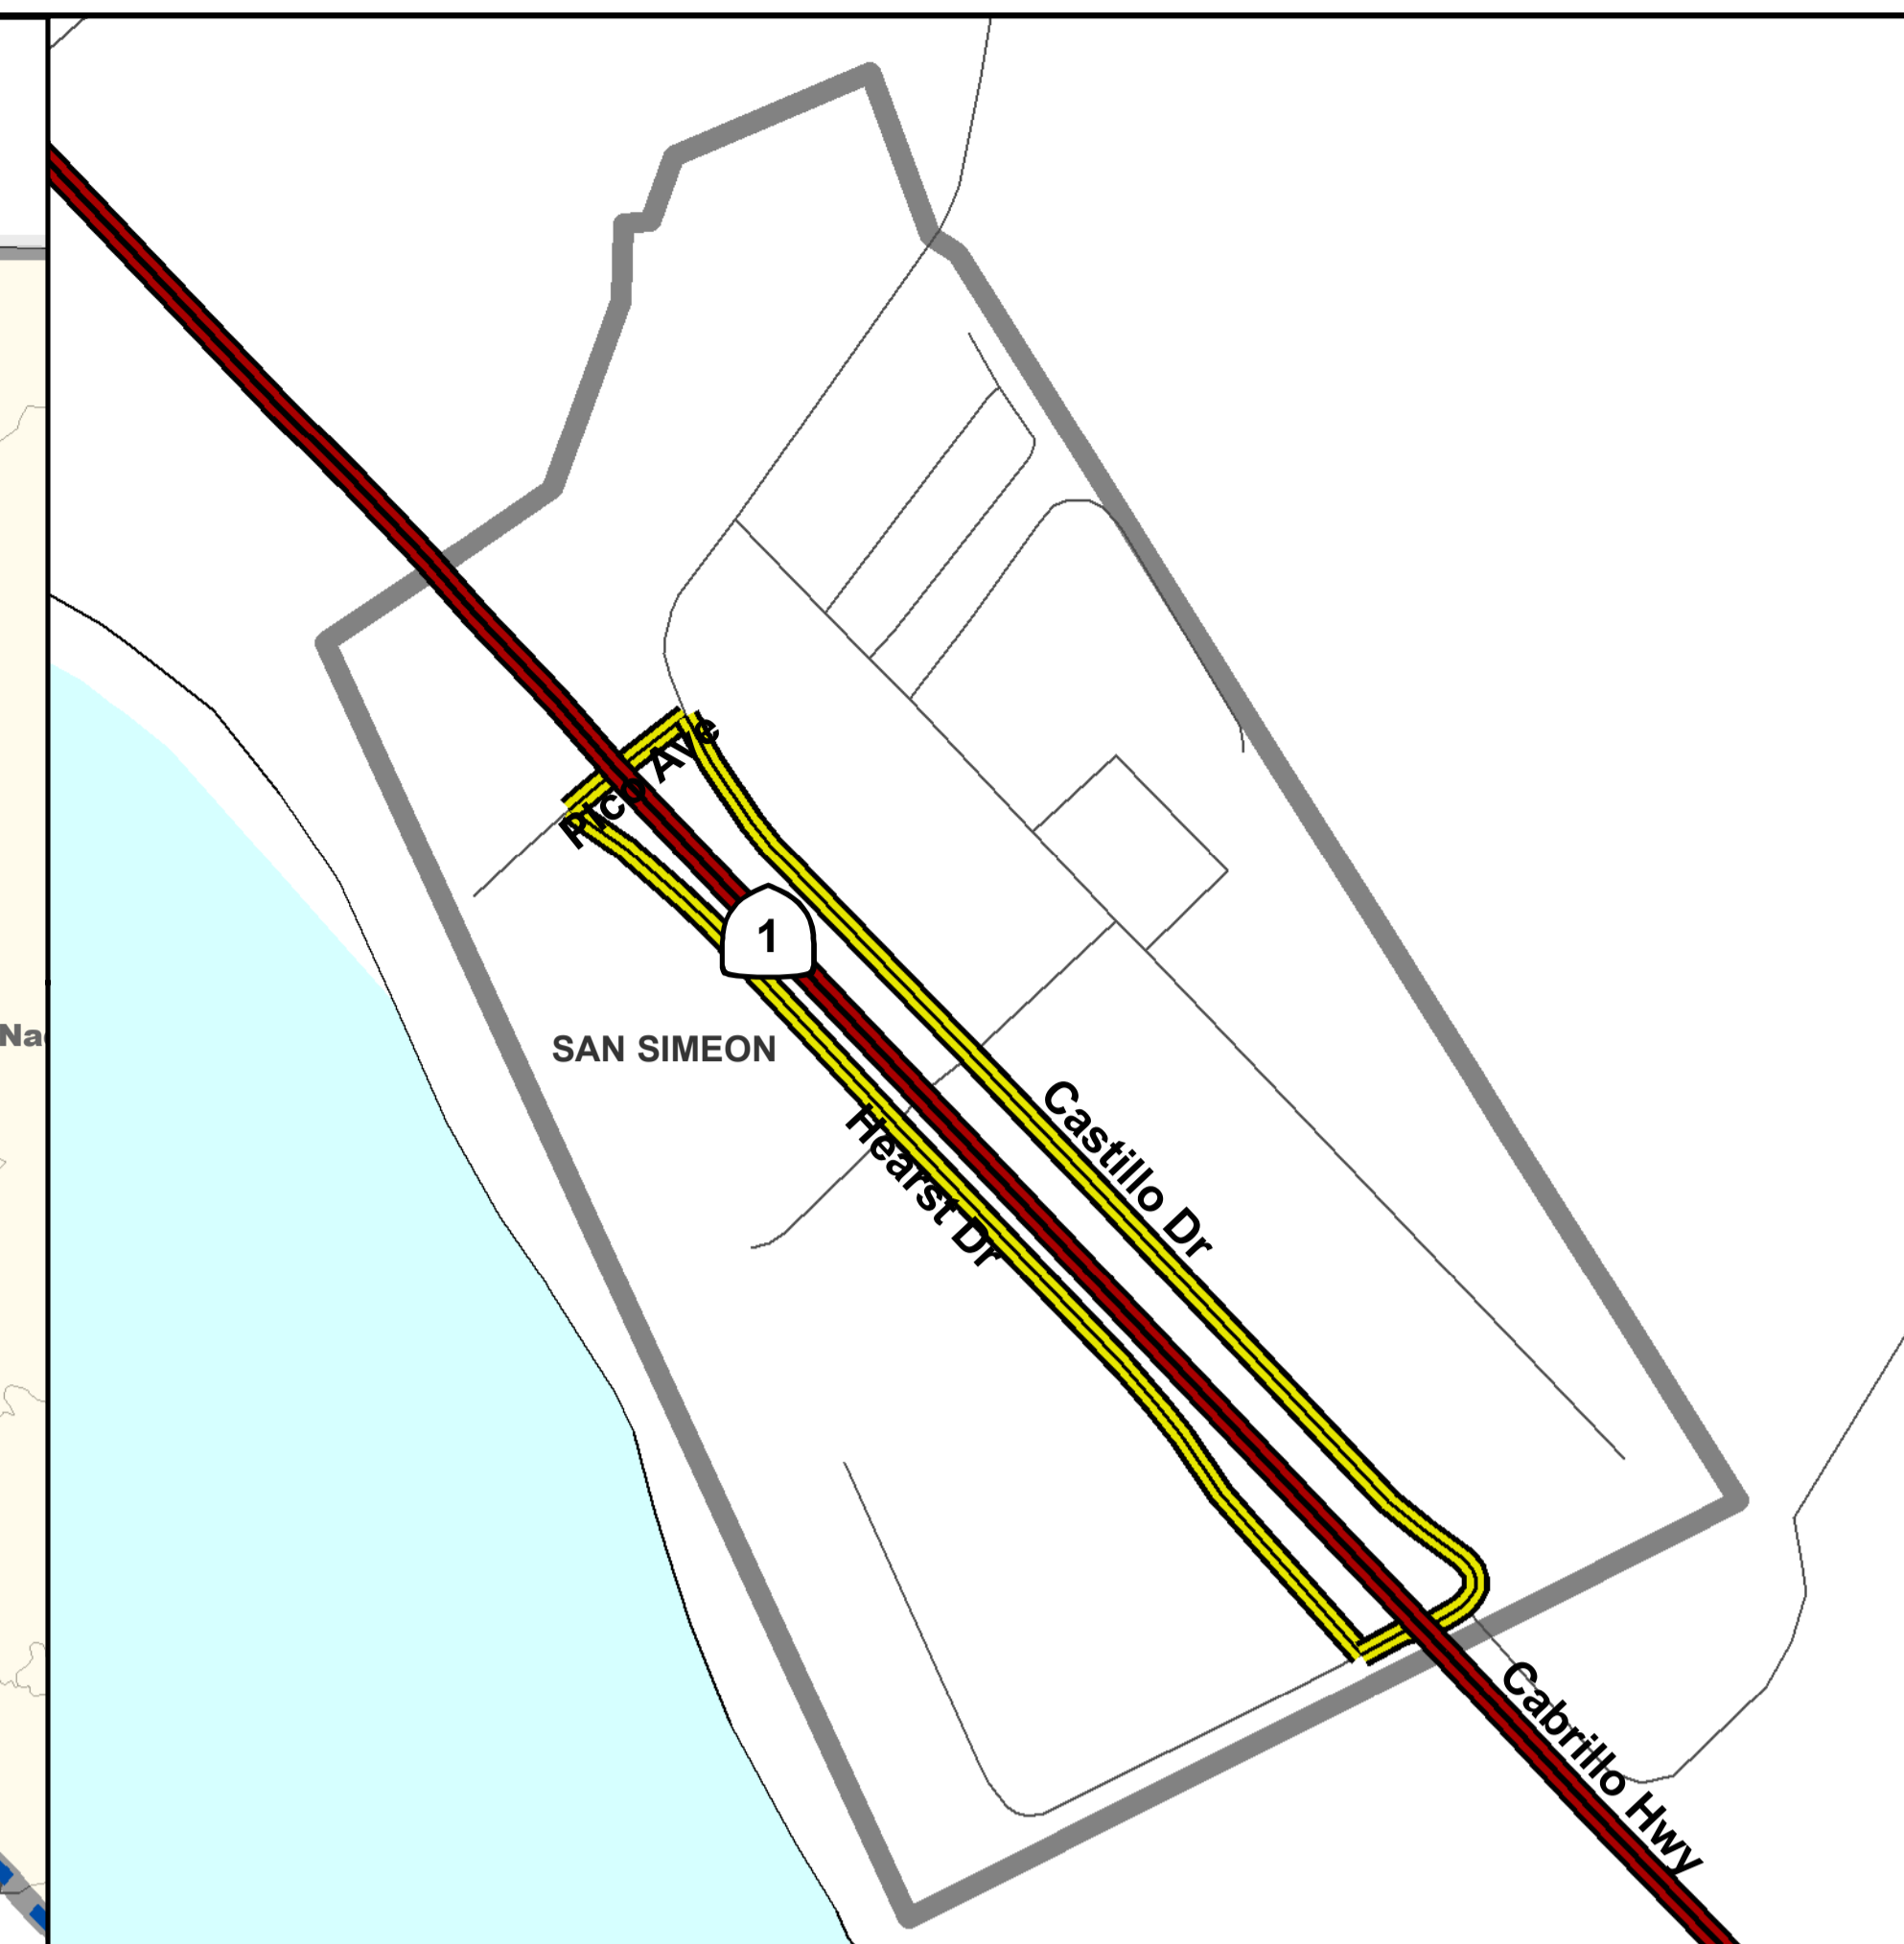

DEPARTMENT OF PLANNING & BUILDING

NORTH COAST PLANNING AREA CIRCULATION MAP

LEGEND

- Major Lakes
- Coastal Zone Boundary
- City Limits
- URL/VRL

North Coast Circulation

Classification

- Principal Arterial
- Arterial
- Arterial - Proposed
- Collector
- Collector - Proposed

Principal Arterials

Cabrillo - Hwy 1

Arterials

Castillo
Green Valley - Hwy 46
Hearst
Main
Pico
Vista del Mar

Collectors

Ardath
Buckley
Burton
Cambria Pines
Charing
Drake
Eton
Moonstone Beach
Rodeo Grounds
Weymouth
Windsor

NOTE: Designations are not shown within city corporate boundaries

December 31, 2007

Monterey County

San Simeon Inset

Cambria Inset