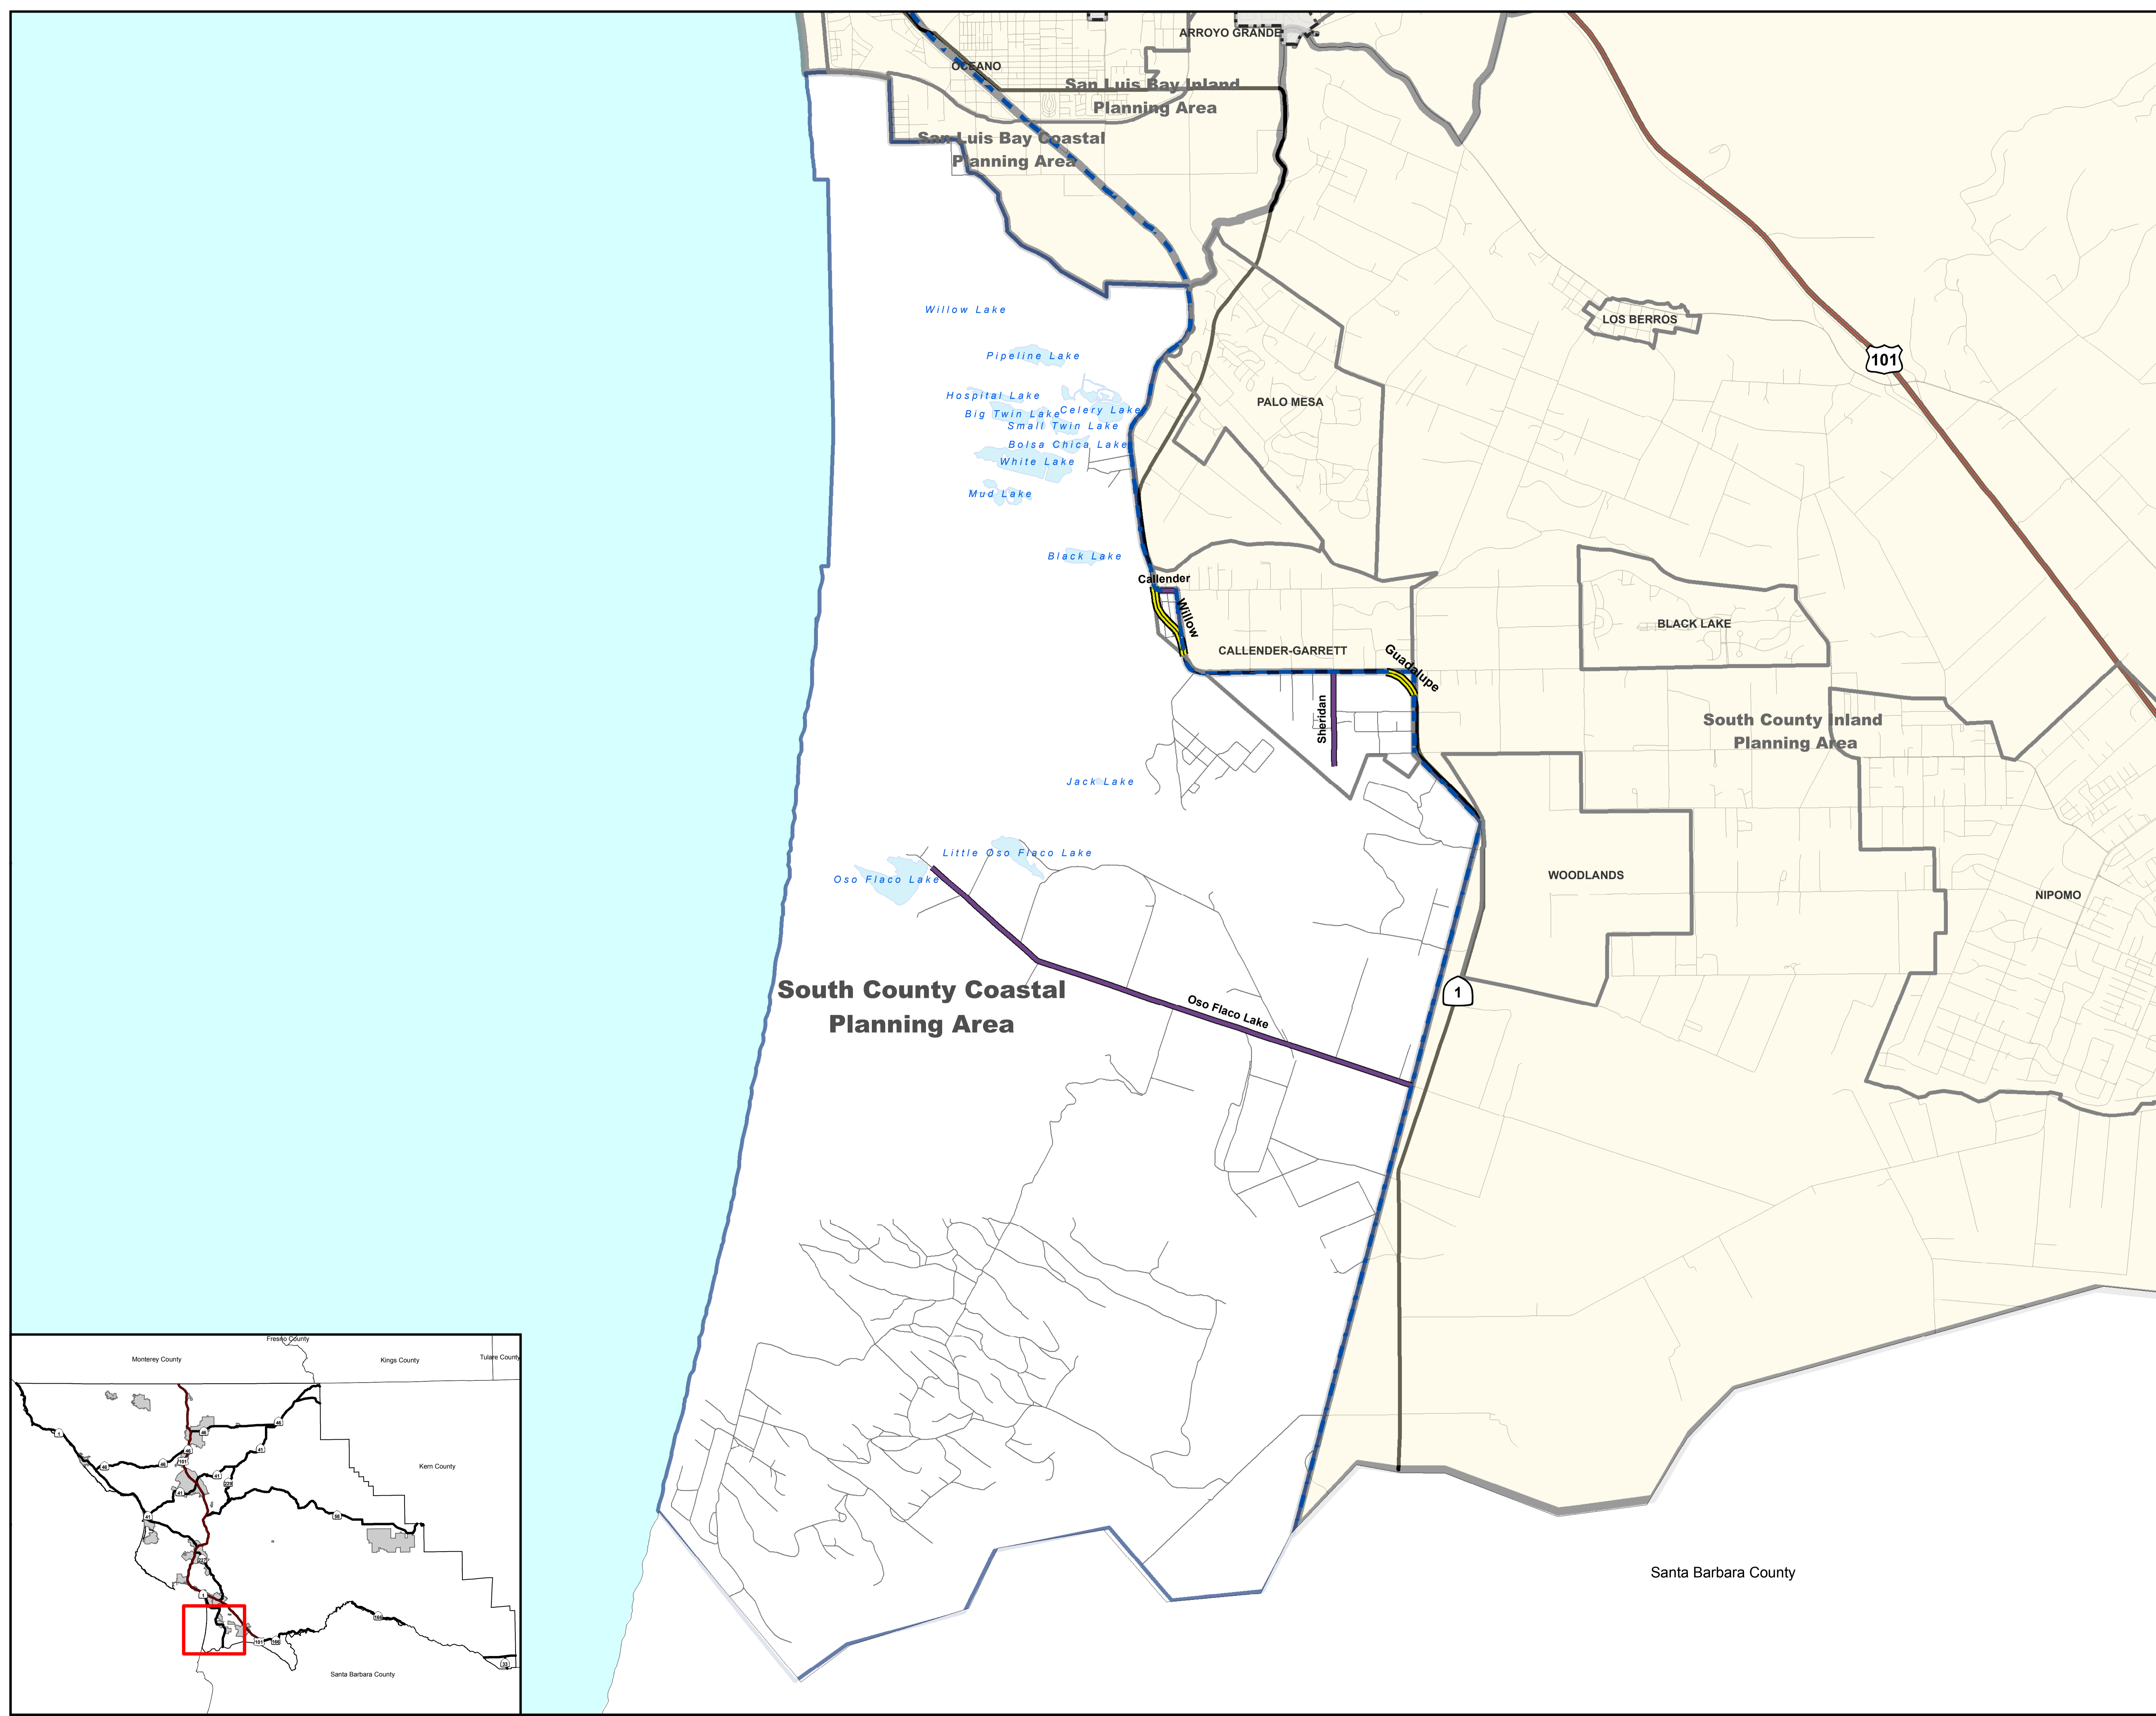

Geographic Technology & Design
DEPARTMENT OF PLANNING & BUILDING

SOUTH COUNTY-COASTAL PLANNING AREA CIRCULATION MAP

LEGEND

- Major Lakes
- Coastal Zone
- City Limits
- URL/VRL

South County Coastal Circulation Classification

- Principal Arterial
- Arterial
- Arterial - Proposed
- Collector
- Collector - Proposed

- #### Arterials
- Guadalupe - CA 1
 - Willow

- #### Collectors
- Callender
 - Oso Flaco Lake
 - Sheridan

NOTE: Designations are not shown within city corporate boundaries
March 7, 2008