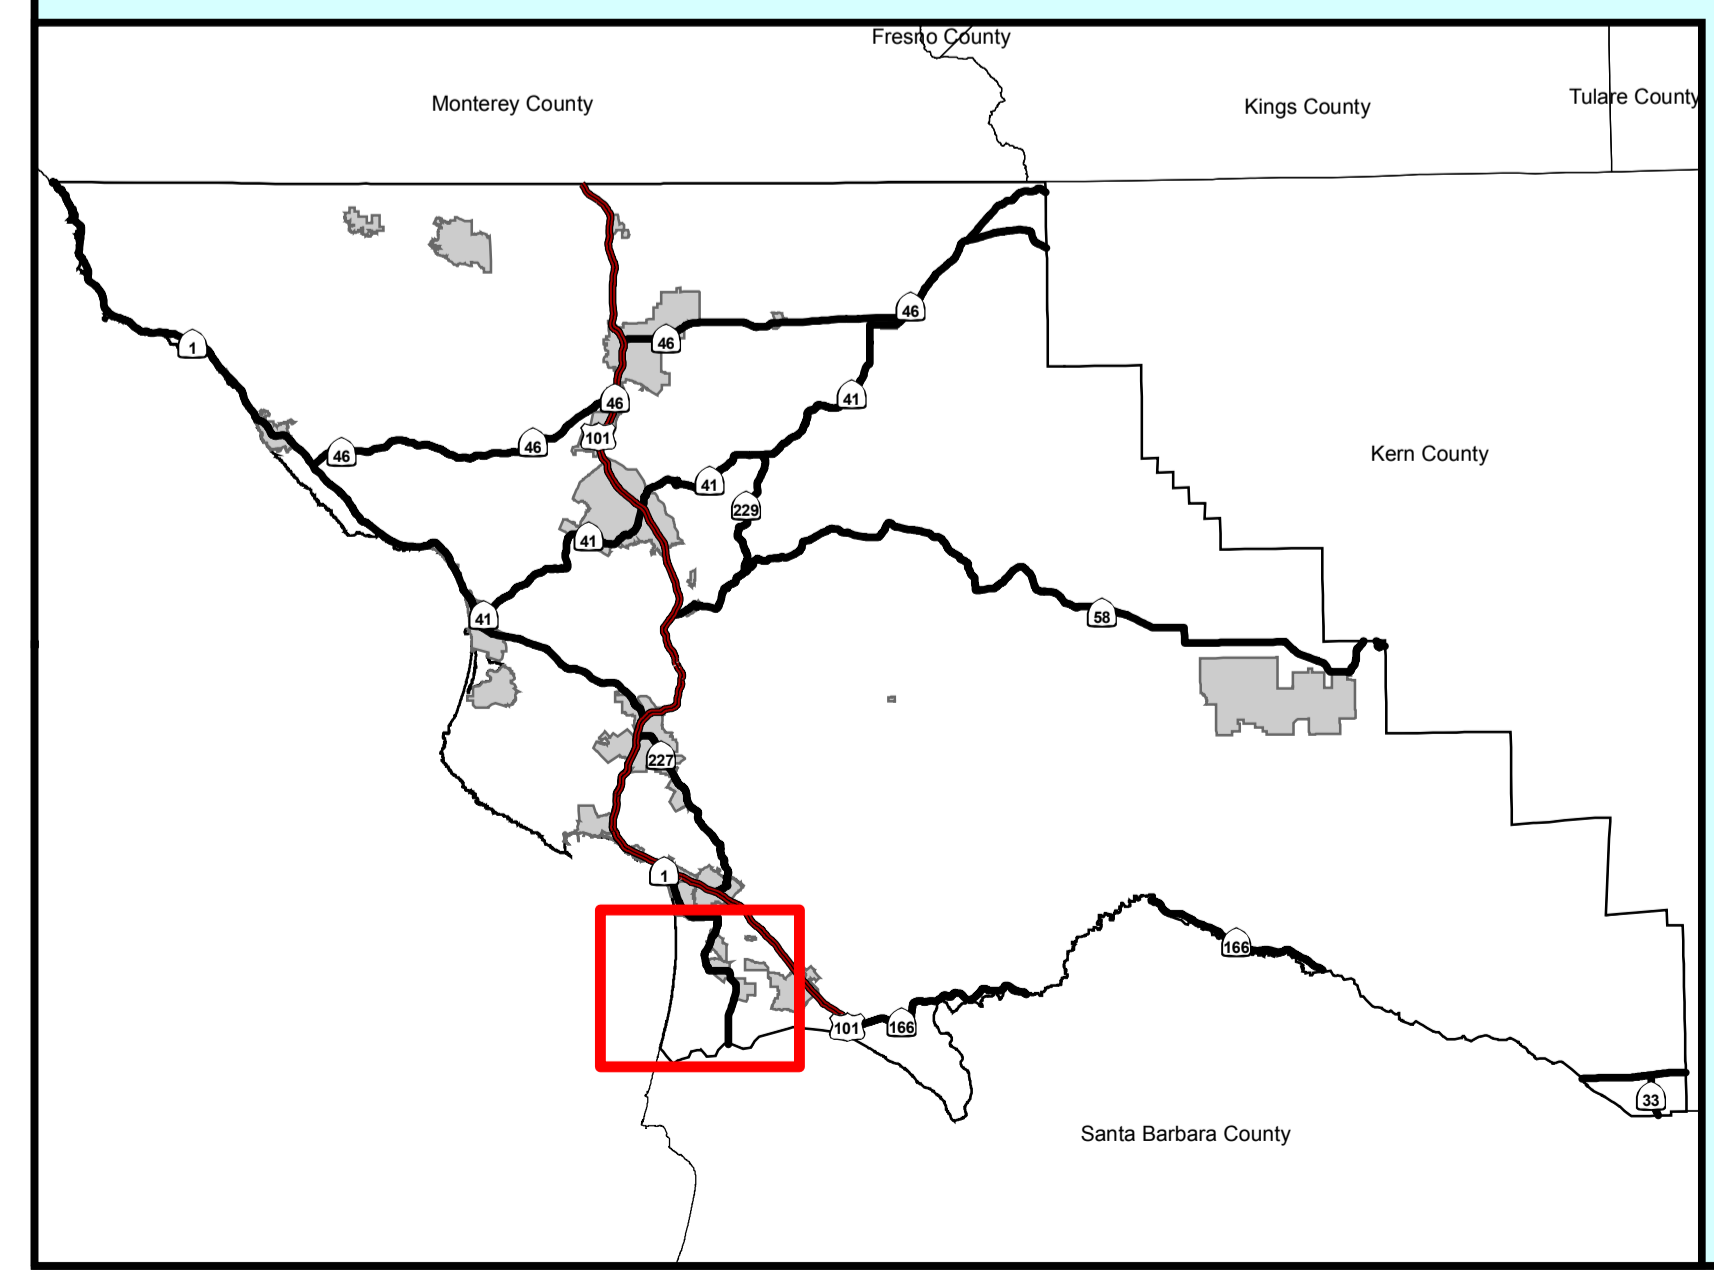

Geographic Technology & Design
DEPARTMENT OF PLANNING & BUILDING

SOUTH COUNTY-COASTAL PLANNING AREA CIRCULATION MAP

LEGEND

- Major Lakes
- Coastal Zone
- City Limits
- URL/VRL

South County Coastal Circulation Classification

- Principal Arterial
- Arterial
- Arterial - Proposed
- Collector
- Collector - Proposed

- #### Arterials
- Guadalupe - CA 1
 - Willow

- #### Collectors
- Callender
 - Oso Flaco Lake
 - Sheridan

NOTE: Designations are not shown within city corporate boundaries
March 7, 2008