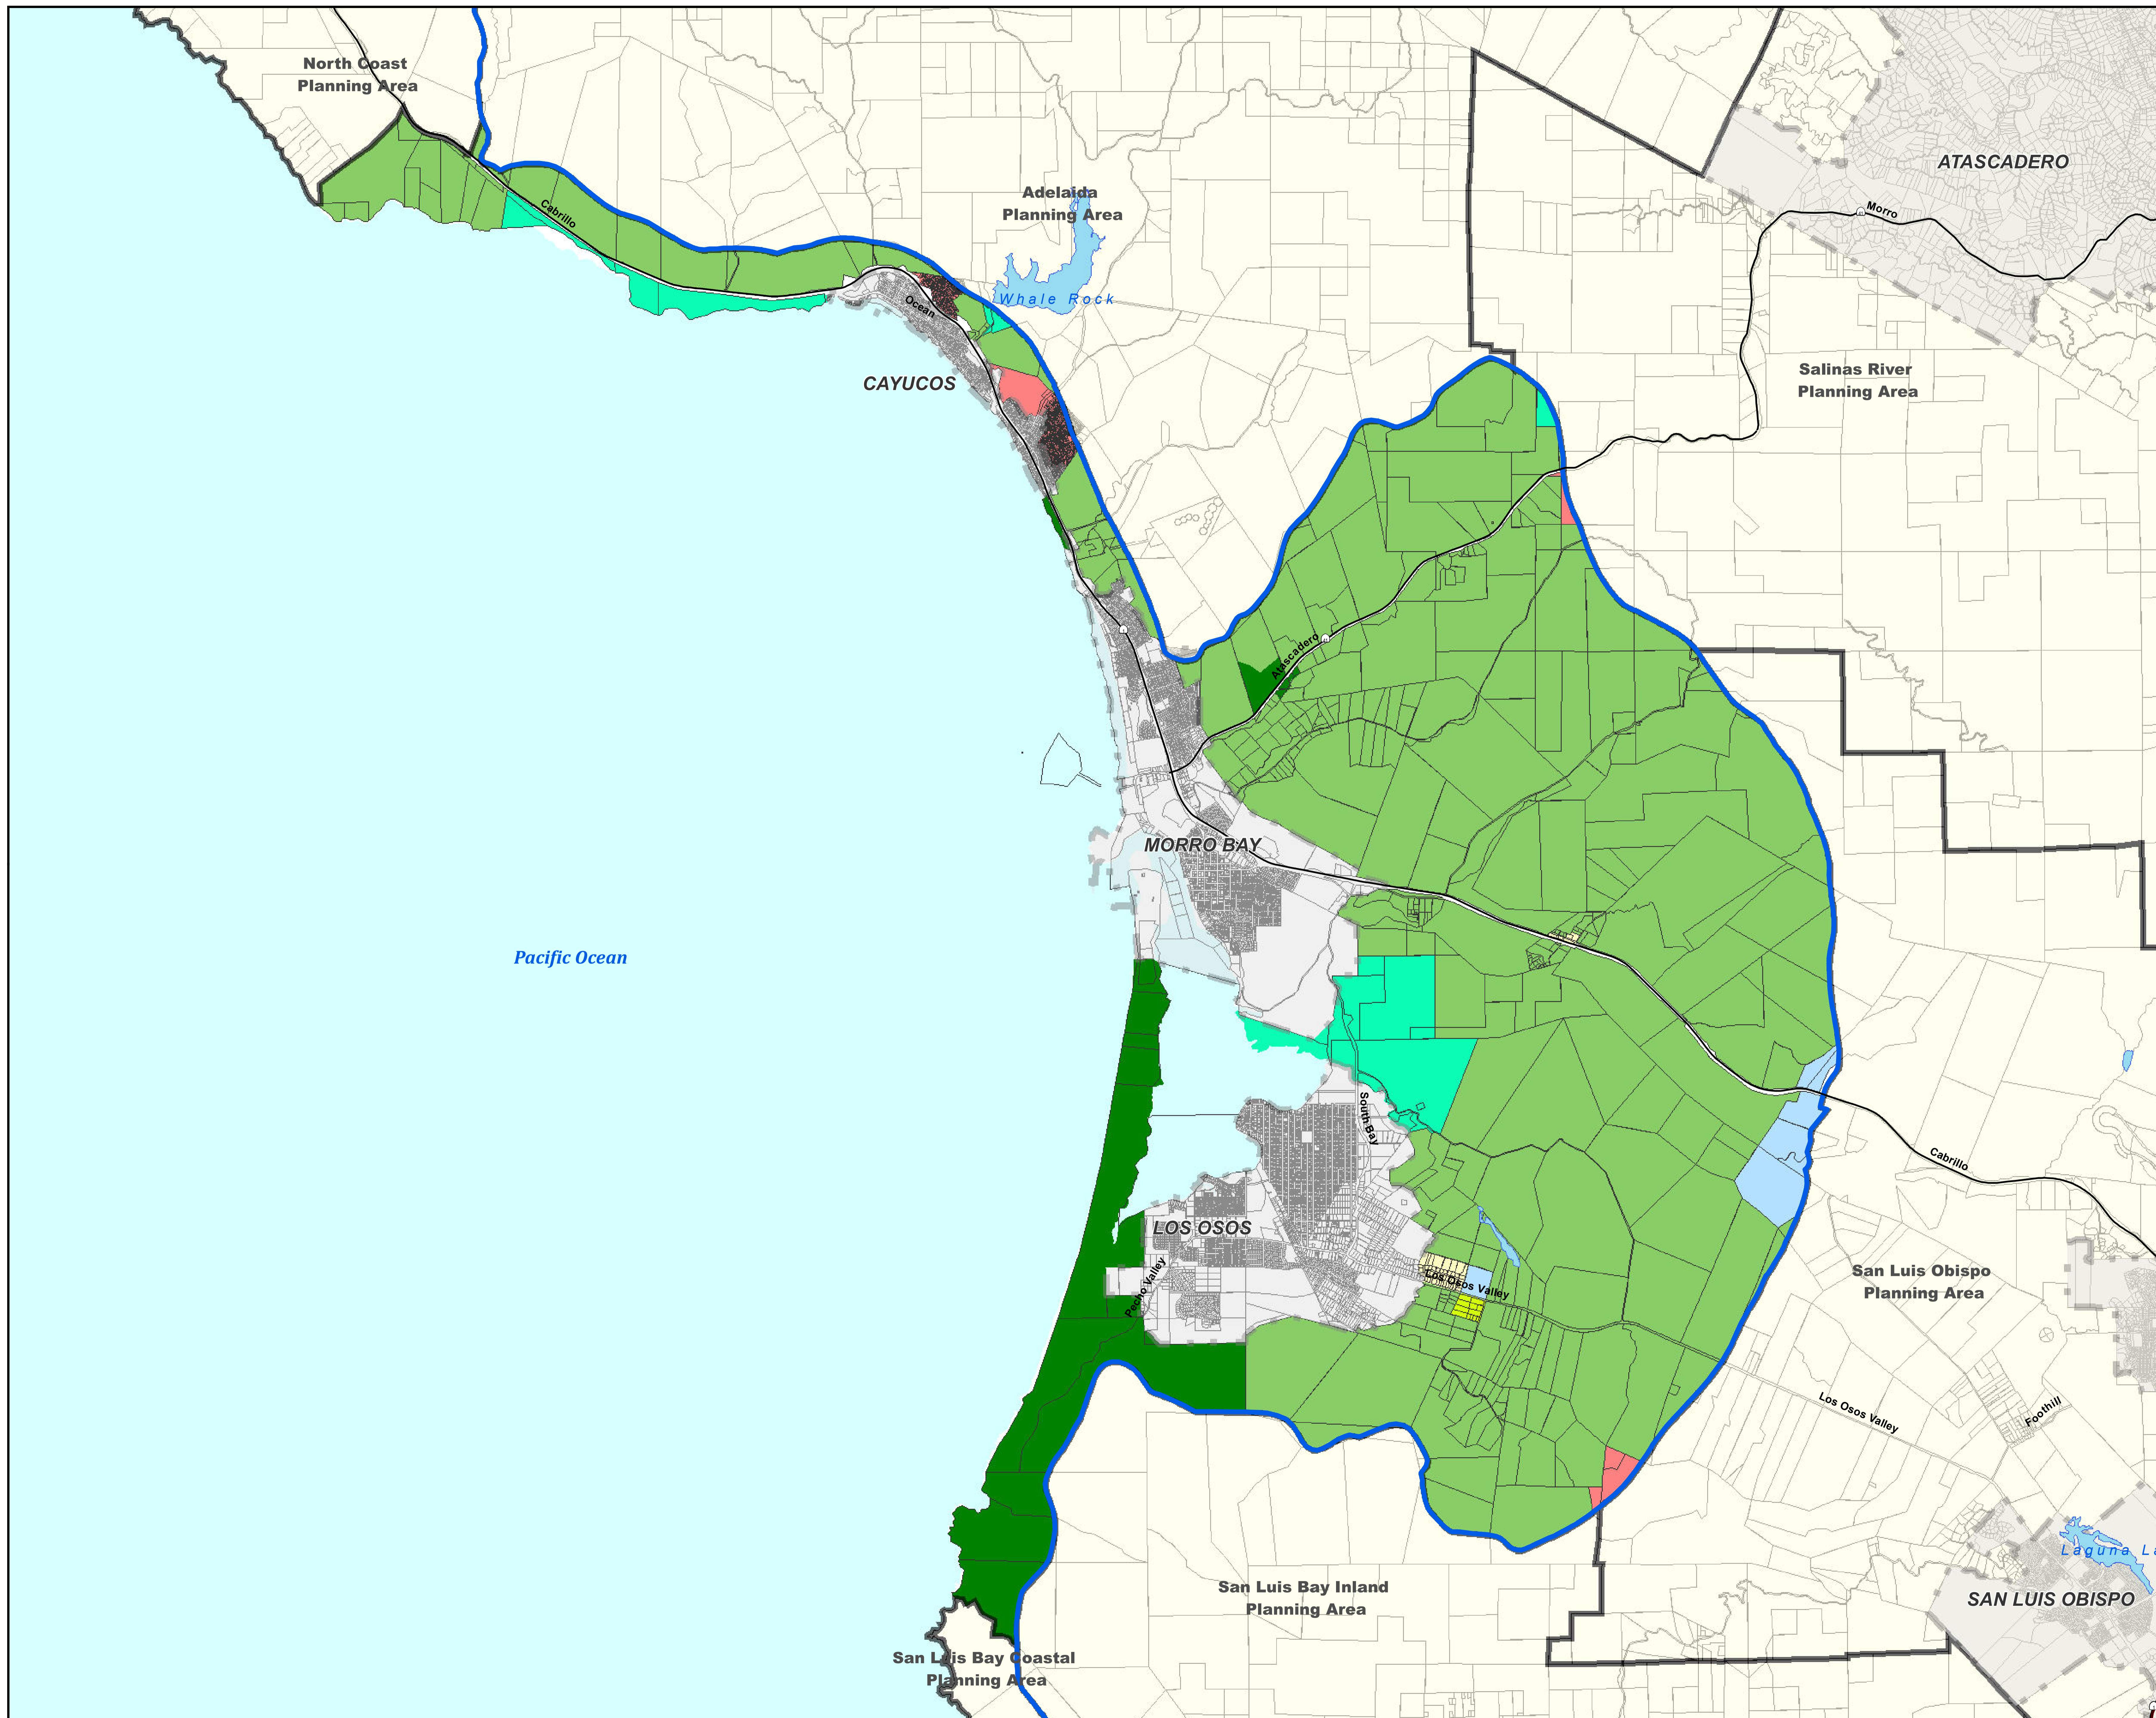

DEPARTMENT OF PLANNING & BUILDING

ESTERO PLANNING AREA RURAL LAND USE CATEGORY MAP

LEGEND

- Lake or Pond
- Coastal Zone Boundary
- URL - VRL
- Estero Planning Area**
- Agriculture
- Commercial Retail
- Commercial Service
- City
- Industrial
- Multi-Land Use Category
- Office Professional
- Open Space
- Public Facility
- Recreation
- Rural Lands
- Residential Multi Family
- Residential Rural
- Residential Suburban
- Residential Single Family