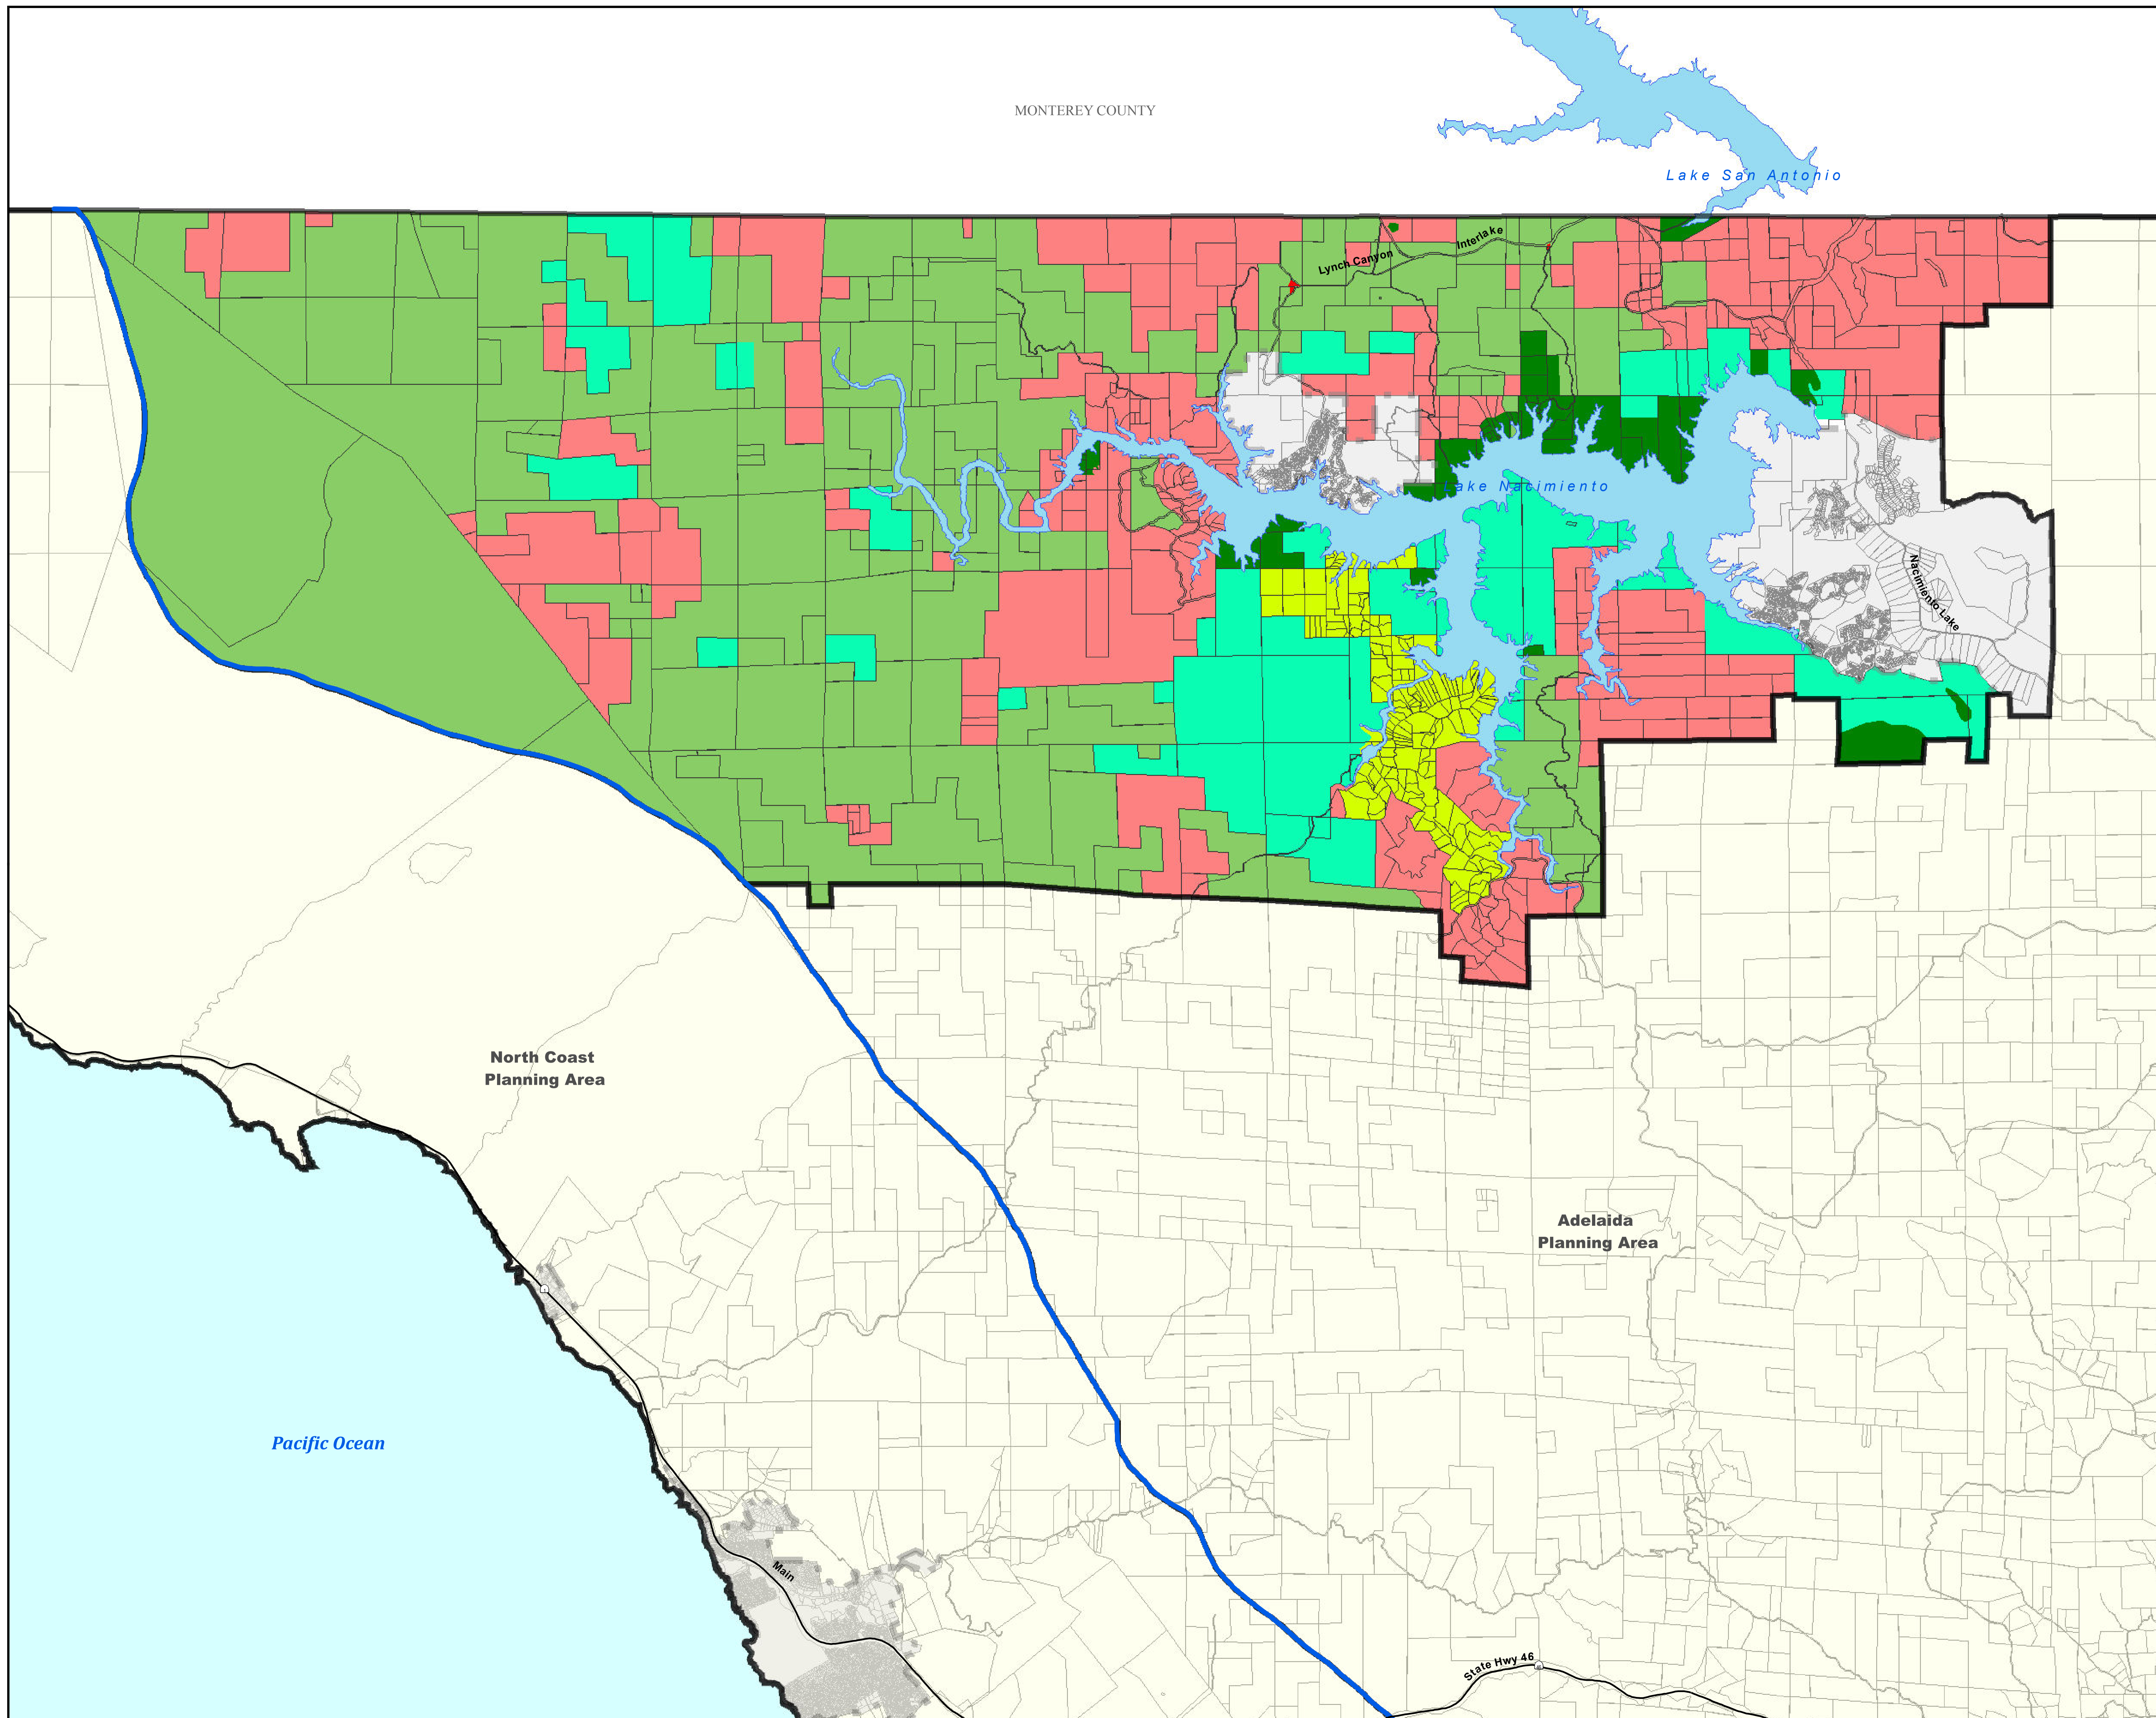

DEPARTMENT OF PLANNING & BUILDING

NACIMIENTO PLANNING AREA RURAL LAND USE CATEGORY MAP

LEGEND

- Lake or Pond
- Coastal Zone Boundary
- Planning Area Boundaries
- URL - VRL

Nacimiento Planning Area

- Agriculture
- Commercial Retail
- Commercial Service
- City
- Industrial
- Multi-Land Use Category
- Office Professional
- Open Space
- Public Facility
- Recreation
- Rural Lands
- Residential Multi Family
- Residential Rural
- Residential Suburban
- Residential Single Family