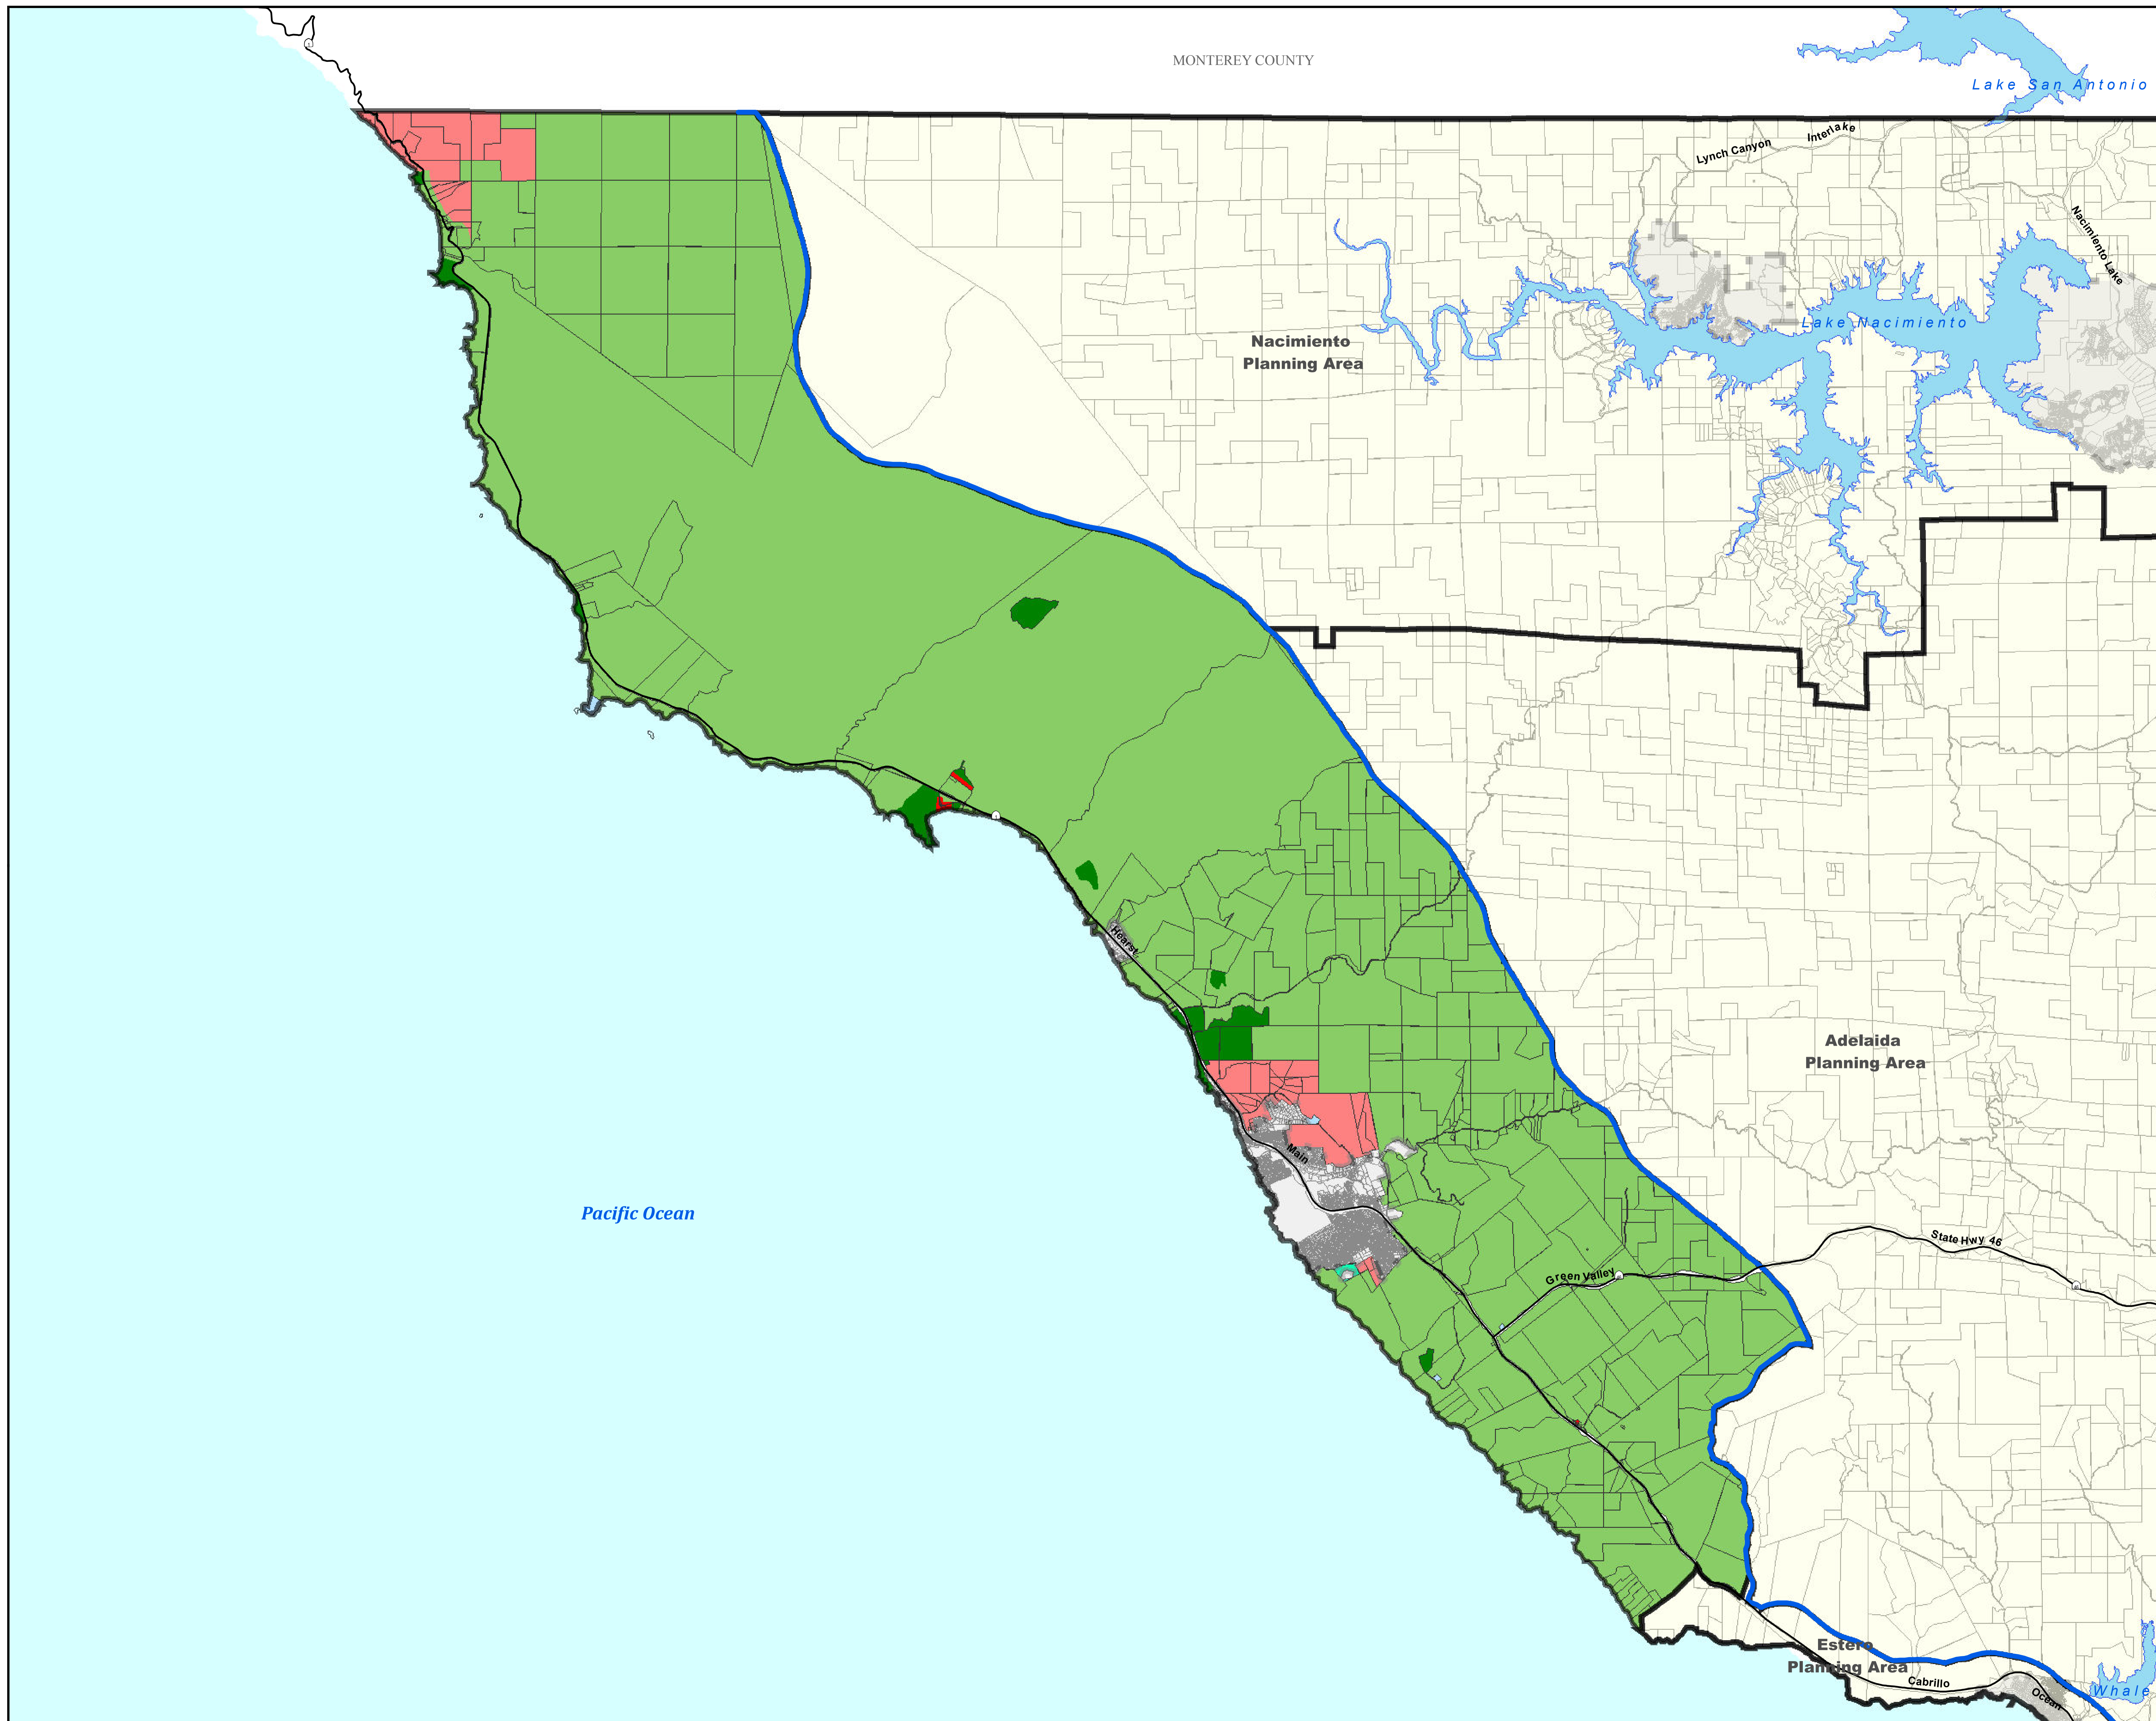

MONTEREY COUNTY

DEPARTMENT OF PLANNING & BUILDING

NORTH COAST PLANNING AREA RURAL LAND USE CATEGORY MAP

LEGEND

- Lake or Pond
- Coastal Zone Boundary
- Planning Area Boundaries
- URL - VRL

North Coast Planning Area

- Agriculture
- Commercial Retail
- Commercial Service
- City
- Industrial
- Multi-Land Use Category
- Office Professional
- Open Space
- Public Facility
- Recreation
- Rural Lands
- Residential Multi Family
- Residential Rural
- Residential Suburban
- Residential Single Family